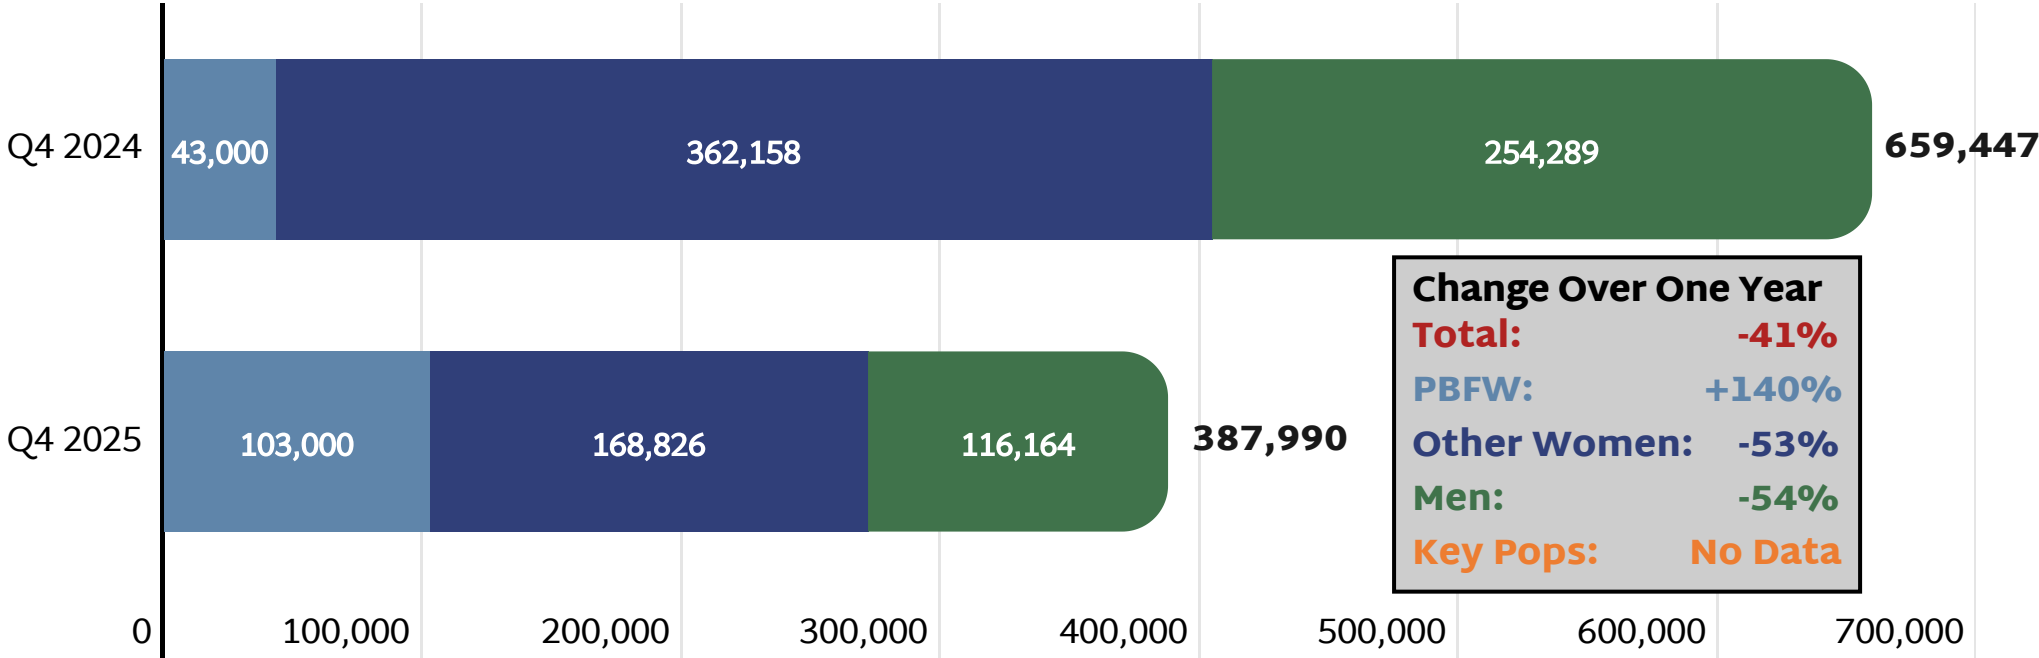

Steep Decline in PEPFAR Supported PrEP Initiations: 2024 - 2025

Change Over One Year

Total: -41%

PBFW: +140%

Other Women: -53%

Men: -54%

Key Pops: No Data

PrEP_NEW: Number of New PrEP Initiations During the Reporting Period